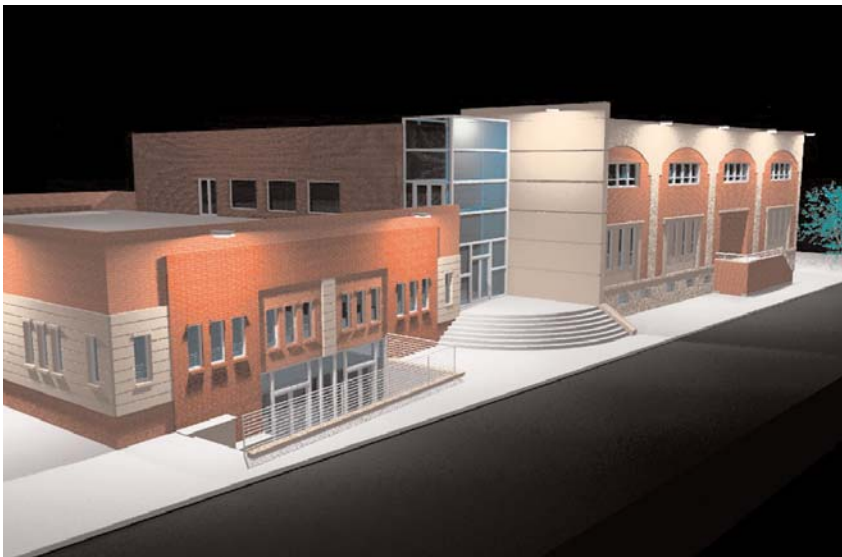

→  
**Amityville Park  
Avenue School  
Amityville, NY**  
120,000 sf school  
addition.  
**Architect:** LZA/Thornton  
Thomasetti

↑  
**Yeshiva of Far Rockaway  
Queens, NY**  
Gymnasium and classroom addition to existing school facility.  
**Architect:** DJ Associates

↑  
**International Baccalaureate High School  
43-12 36th Avenue, Astoria, NY**  
**Developer:** Sharif El-Fouly  
**Architect:** Stephen Lepp Architects