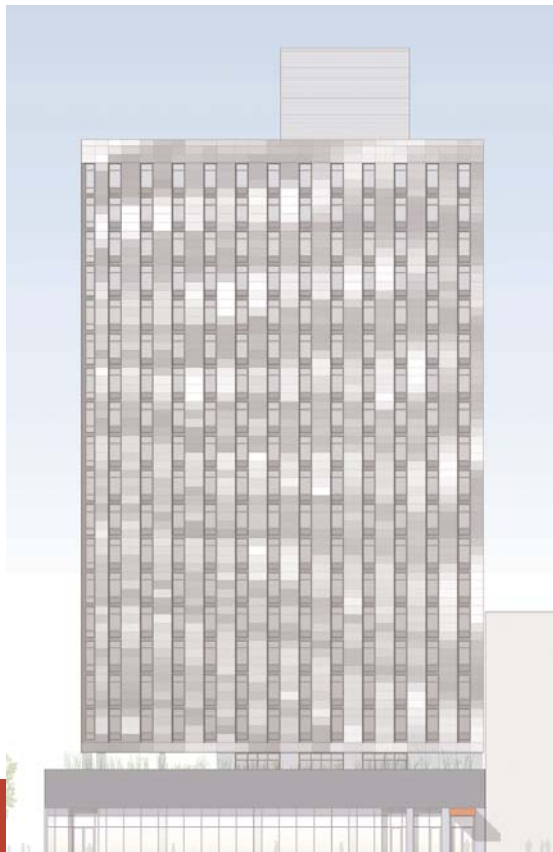

← **Marriott Hotel**
2923 40th Road
Long Island City, NY
New 14 story 158 key Marriott hotel, with a total of approximately 75,000 sf.
Architect: GF55 Partners LLC
Owner/Developer: 40th Road Fairfield Inn

↑ **Wyndham Hotel**
93 Bowery
New York, NY
Wyndham Hotel Chinatown is a 15 story hotel with 90 keys and approximately 75,000 sf. The exterior will be all glass curtainwall and will use rooftop gas fired absorption chillers to distribute hot water and chilled water to a four pipe system. Amenities include a full service restaurant and a social club at roof level.
Architect: Anthony Morali Architect
Owner/Developer: 93 Bowery Owners Corp.

→ **101 Ludlow Street**
New York, NY
New 19 story mixed use building with approximately 100,000 sf. The primary use of the building will be for a dormitory for the School of Visual Arts with commercial space on the first floor and cellar.
Architect: Rawlings Architects
Owner/Developer: Charles Blachman